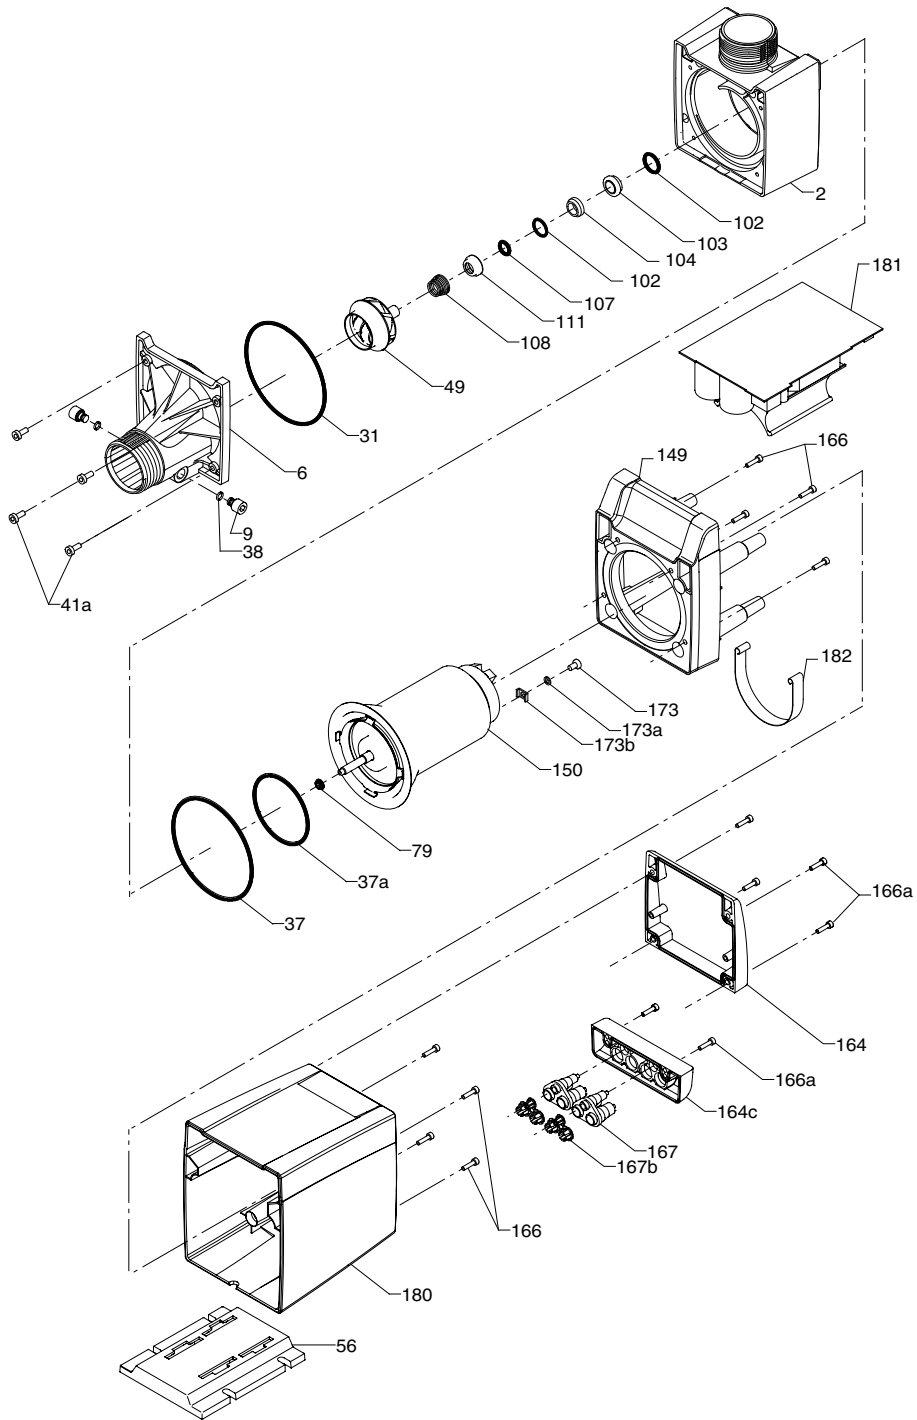

90. WPU

Model 1210/2010

Pos.	Kit No	96467250
	Description	
31	O-ring	1
49	Impeller	1
102	O-ring	1
103	Seal ring	1
104	Seal ring	1
107	O-ring	1
108	Spring	1
111	Spring retainer	1

TM00 1566 3799