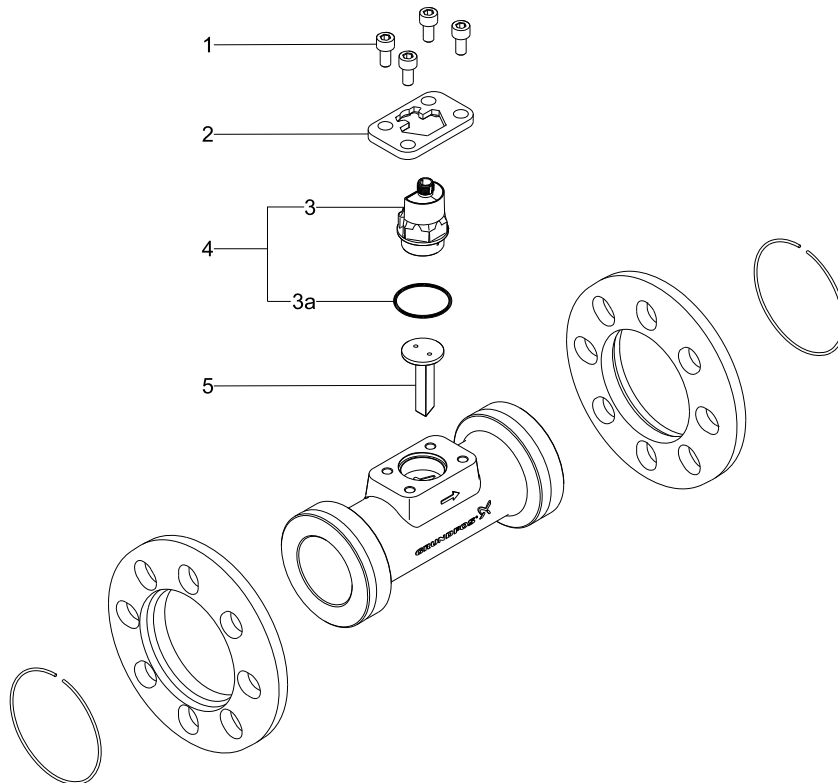

VFI service kit, sensor with thread, EPDM

Pos.	Pipe size	DN 18	DN 25	DN 32	DN 40	DN 50	DN 65	DN 80	DN 100
	Kit No	98333155	98333156	98333157	97778590	97778611	97778612	97778613	97778614
	Description								
1	Screw	4	4	4	4	4	4	4	4
2	Intermediate flange	1	1	1	1	1	1	1	1
4	Sensor housing	1	1	1	1	1	1	1	1
	O-ring	1	1	1	1	1	1	1	1
5	Body for flow pipe	1	1	1	1	1	1	1	1

VFI service kit, sensor with thread, FKM

Pos.	Pipe size	DN 18	DN 25	DN 32	DN 40	DN 50	DN 65	DN 80	DN 100
	Kit No	98333158	98333159	98333160	97778618	97778619	97778620	97778621	97778626
	Description								
1	Screw	4	4	4	4	4	4	4	4
2	Intermediate flange	1	1	1	1	1	1	1	1
4	Sensor housing	1	1	1	1	1	1	1	1
	O-ring	1	1	1	1	1	1	1	1
5	Body for flow pipe	1	1	1	1	1	1	1	1

Cable service kit

Pos.	Kit No	98333102
	Description	
-	Cable, 5 meter	1

VFI sensor with thread

TM04 9507 3912

VFI sensor with flange

TM04 9508 3912