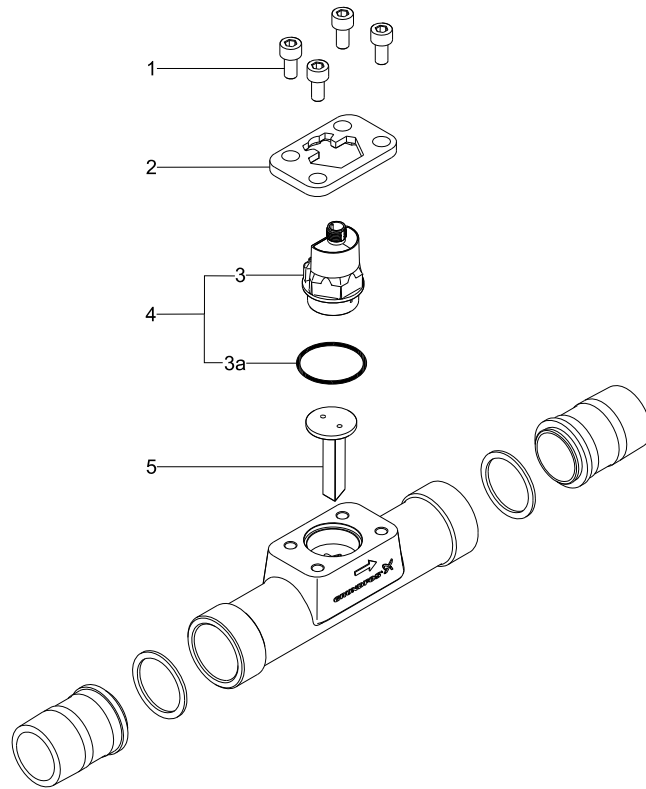

VFI service kit, sensor with flange, FKM

Pos.	Pipe size	DN 18	DN 25	DN 32	DN 40	DN 50	DN 65	DN 80	DN 100
	Kit No	97778615	97778616	97778617	97778618	97778619	97778620	97778621	97778626
	Description								
1	Screw	4	4	4	4	4	4	4	4
2	Intermediate flange	1	1	1	1	1	1	1	1
4	Sensor housing	1	1	1	1	1	1	1	1
	O-ring	1	1	1	1	1	1	1	1
5	Body for flow pipe	1	1	1	1	1	1	1	1

VFI service kit, sensor with thread, EPDM

Pos.	Pipe size	DN 18	DN 25	DN 32	DN 40	DN 50	DN 65	DN 80	DN 100
	Kit No	98333155	98333156	98333157	97778590	97778611	97778612	97778613	97778614
	Description								
1	Screw	4	4	4	4	4	4	4	4
2	Intermediate flange	1	1	1	1	1	1	1	1
4	Sensor housing	1	1	1	1	1	1	1	1
	O-ring	1	1	1	1	1	1	1	1
5	Body for flow pipe	1	1	1	1	1	1	1	1

VFI service kit, sensor with thread, FKM

Pos.	Pipe size	DN 18	DN 25	DN 32	DN 40	DN 50	DN 65	DN 80	DN 100
	Kit No	98333158	98333159	98333160	97778618	97778619	97778620	97778621	97778626
	Description								
1	Screw	4	4	4	4	4	4	4	4
2	Intermediate flange	1	1	1	1	1	1	1	1
4	Sensor housing	1	1	1	1	1	1	1	1
	O-ring	1	1	1	1	1	1	1	1
5	Body for flow pipe	1	1	1	1	1	1	1	1

Cable service kit

Pos.	Kit No	98333102
	Description	
-	Cable, 5 meter	1

VFI sensor with thread

TM04 9507 3912

VFI sensor with flange

TM04 9508 3912