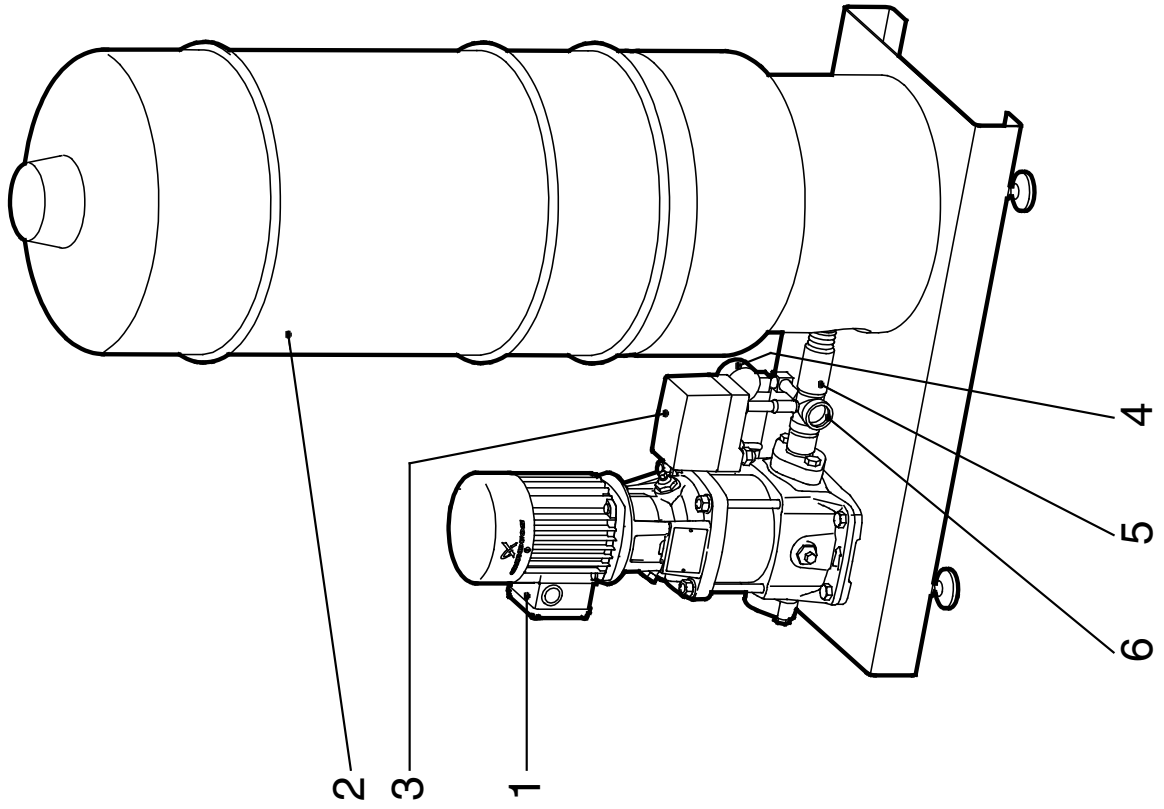

Hydro Solo S