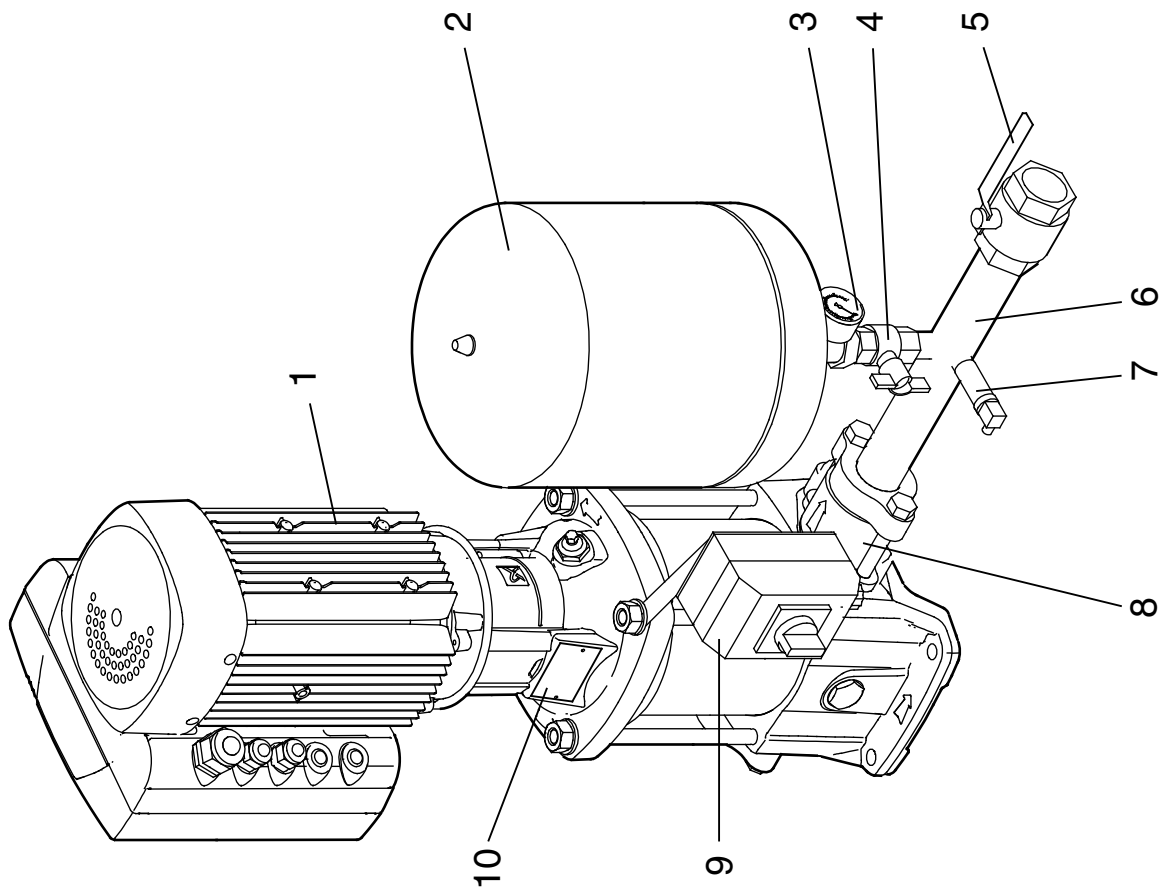

Hydro Solo E

TM02 7562 2809, TM02 2587 2809