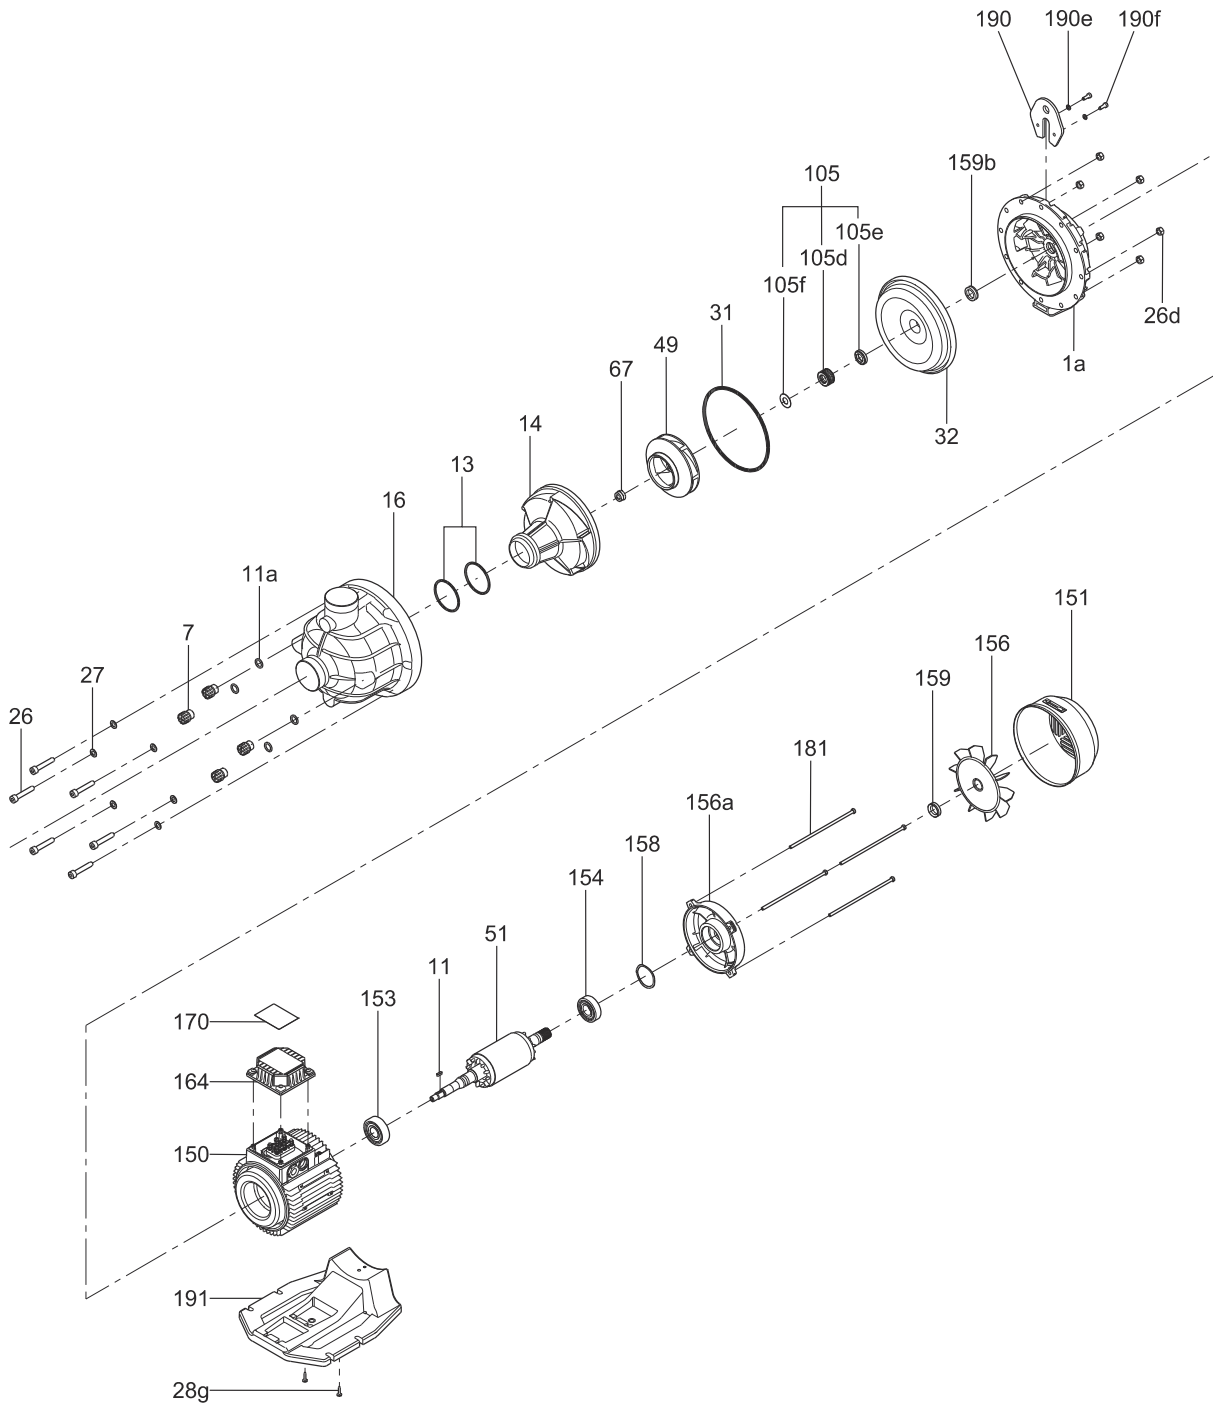

2. AC

50 Hz

Drain plug

Pos.	Pump type	AC 15, 20, 25, 30	
	Kit No	97637332	
	Description	Material	
7	Drain plug	Composite PP 30 % GF	4
11a	O-ring	EPDM	4

Shaft seal

Pos.	Pump type	AC 15, 20, 25	AC 30
	Kit No	97637299	97637300
	Description	Material	BBQE
105d	Shaft seal, rotating part	Carbon graphite, stainless steel, EPDM	1 1
105e	Shaft seal, stationary part	Silicon carbide, EPDM	1 1
105f	Washer	Stainless steel	1 1

TM04 6307 0910