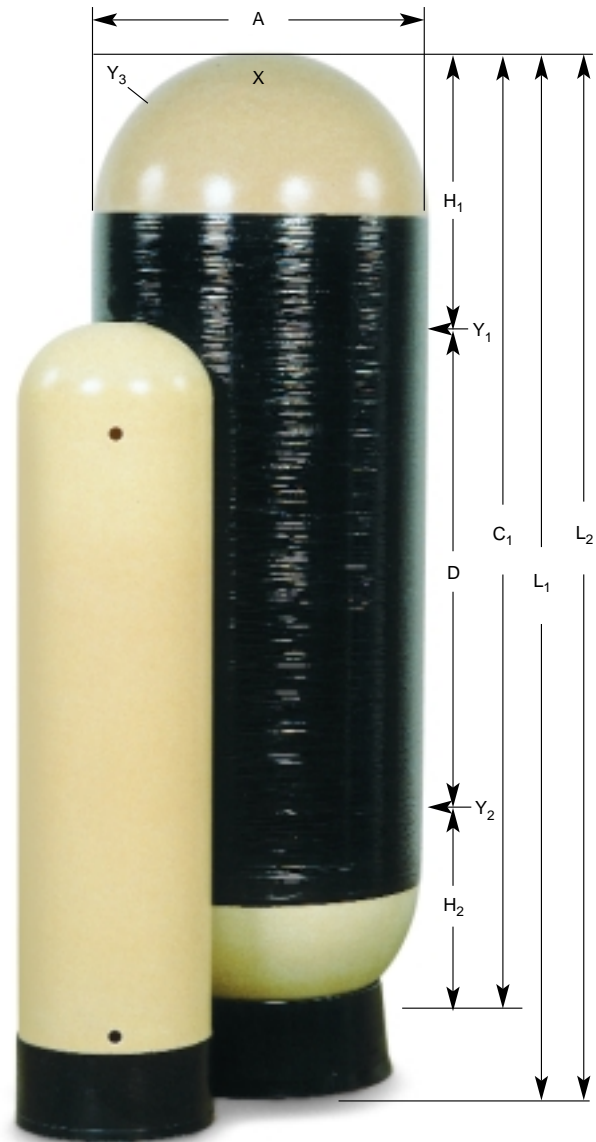

Design parameters - NSF

Safety factor:
4:1 (Minimum burst at 600 psi)
Cycle test:
100,000 cycles without leakage

Standard Vessel Openings					
Nominal Diameter		Top	Bottom	Sidewall	Dome
Inches	mm	X	Z	Y₁ and Y₂	Y₃
6	152	2 1/2" - 8 NPSM	1" or 2 1/2"	3/4"	3/4"
7	178	2 1/2" - 8 NPSM	1" or 2 1/2"	3/4"	3/4"
8	203	2 1/2" - 8 NPSM	1" or 2 1/2"	3/4" or 1"	3/4"
9	229	2 1/2" - 8 NPSM	1" or 2 1/2"	3/4" or 1"	1 1/4"
10	254	2 1/2" - 8 NPSM or 4" - 8 UN	1", 2 1/2" or 4"	3/4" or 1"	1 1/4"
12	305	2 1/2" - 8 NPSM or 4" - 8 UN	2 1/2" or 4"	3/4" or 1"	1 1/4"
13	330	2 1/2" - 8 NPSM or 4" - 8 UN	2 1/2" or 4"	3/4" or 1"	1 1/4"
14	356	4" - 8 UN	4" or 6"	3/4" - 1 1/2"	1 1/4"
16	406	4" - 8 UN or 6" - 8 UN	4" or 6"	1", 1 1/2" or 2"	1 1/4"